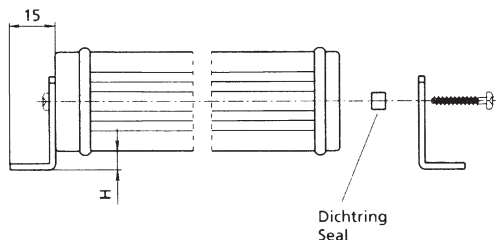

MONTAGEANLEITUNG ASSEMBLY INSTRUCTIONS

D

GB

BOPLA

A Phoenix Mecano Company

ALUBOS-Wandlaschen AB-WL ALUBOS wall brackets AB-WL

Verwendete Deckel Lids used	Dichtringlänge Seal length	Schraubenlänge Screw length
ABD 600	4,5	18
ABD 800	4,5	18
ABD 820	4,5	18
ABD 1000	4,5	18
ABD 1040	4,5	18
ABD 1300	7,5	22
ABD 1600	7,5	22
ABD 1680	7,5	22
ABD 2070	7,5	22
ABM 600	4,5	22
ABM 800	4,5	22
ABM 1000	4,5	22
ABM 1040	7,5	22
ABM 1300	7,5	22

Verwendete Deckel Lids used	L	I	X	H
ABD 600	55	25	16	6,0
ABD 800	55	50	16	6,0
ABD 820	80	50	16	6,0
ABD 1000	80	74	16	6,0
ABD 1040	104	75	16	6,0
ABD 1300	105	105	19	5,0
ABD 1600	163	127	19	8,1
ABD 1680	162	122	19	6,0
ABD 2070	203	163	19	6,0
ABM 600	55	25	19	6,0
ABM 800	80	50	19	6,0
ABM 1000	104	74	19	6,0
ABM 1040	105	75	20	6,0
ABM 1300	135	105	20	5,0

Verwendete Deckel Lids used	L	I	X	H
ABD 600	87	70	0	6,0
ABD 800	112	95	0	6,0
ABD 820	112	95	0	6,0
ABD 1000	136	119	0	6,0
ABD 1040	135	119	0	6,0
ABD 1300	166	149	3	5,0
ABD 1600	199	183	3	8,1
ABD 1680	198	182	3	6,0
ABD 2070	239	223	3	6,0
ABM 600	87	70	3	6,0
ABM 800	112	95	3	6,0
ABM 1000	136	119	3	6,0
ABM 1040	135	119	4	6,0
ABM 1300	166	149	4	5,0

Maße in mm, all Dimensions = mm