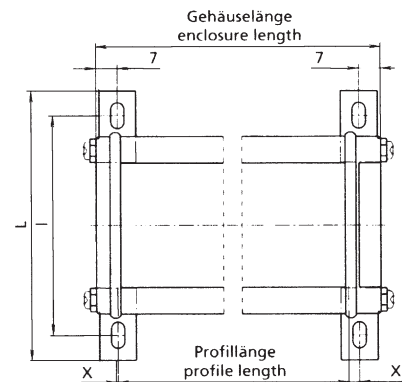

MONTAGEANLEITUNG ASSEMBLY INSTRUCTIONS

D

GB

BOPLA

A Phoenix Mecano Company

ALUBOS-Wandlaschen AB-WL ALUBOS wall brackets AB-WL

Verwendete Deckel Lids used	Dichtringlänge Seal length	Schraubenlänge Screw length
ABD 600	4,5	18
ABD 800	4,5	18
ABD 820	4,5	18
ABD 1000	4,5	18
ABD 1040	4,5	18
ABD 1300	7,5	22
ABD 1600	7,5	22
ABD 1680	7,5	22
ABD 2070	7,5	22
ABM 600	4,5	22
ABM 800	4,5	22
ABM 1000	4,5	22
ABM 1040	7,5	22
ABM 1300	7,5	22

Verwendete Deckel Lids used	L	I	X	H
ABD 600	55	25	16	6,0
ABD 800	55	50	16	6,0
ABD 820	80	50	16	6,0
ABD 1000	80	74	16	6,0
ABD 1040	104	75	16	6,0
ABD 1300	105	105	19	5,0
ABD 1600	163	127	19	8,1
ABD 1680	162	122	19	6,0
ABD 2070	203	163	19	6,0
ABM 600	55	25	19	6,0
ABM 800	80	50	19	6,0
ABM 1000	104	74	19	6,0
ABM 1040	105	75	20	6,0
ABM 1300	135	105	20	5,0

Verwendete Deckel Lids used	L	I	X	H
ABD 600	87	70	0	6,0
ABD 800	112	95	0	6,0
ABD 820	112	95	0	6,0
ABD 1000	136	119	0	6,0
ABD 1040	135	119	0	6,0
ABD 1300	166	149	3	5,0
ABD 1600	199	183	3	8,1
ABD 1680	198	182	3	6,0
ABD 2070	239	223	3	6,0
ABM 600	87	70	3	6,0
ABM 800	112	95	3	6,0
ABM 1000	136	119	3	6,0
ABM 1040	135	119	4	6,0
ABM 1300	166	149	4	5,0

Maße in mm, all Dimensions = mm