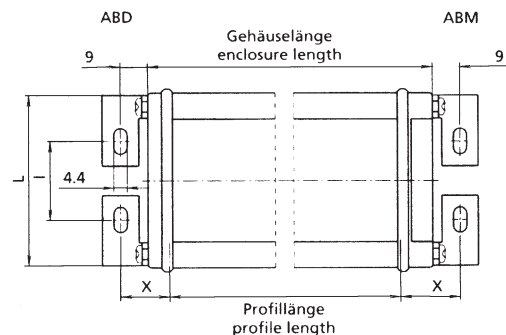

MONTAGEANLEITUNG ASSEMBLY INSTRUCTIONS

D

GB

BOPLA

A Phoenix Mecano Company

ALUBOS-Wandlaschen AB-WL ALUBOS wall brackets AB-WL

Verwendete Deckel Lids used	Dichtringlänge Seal length	Schraubenlänge Screw length
ABD 600	4,5	18
ABD 800	4,5	18
ABD 820	4,5	18
ABD 1000	4,5	18
ABD 1040	4,5	18
ABD 1300	7,5	22
ABD 1600	7,5	22
ABD 1680	7,5	22
ABD 2070	7,5	22
ABM 600	4,5	22
ABM 800	4,5	22
ABM 1000	4,5	22
ABM 1040	7,5	22
ABM 1300	7,5	22

Verwendete Deckel Lids used	L	I	X	H
ABD 600	55	25	16	6,0
ABD 800	55	50	16	6,0
ABD 820	80	50	16	6,0
ABD 1000	80	74	16	6,0
ABD 1040	104	75	16	6,0
ABD 1300	105	105	19	5,0
ABD 1600	163	127	19	8,1
ABD 1680	162	122	19	6,0
ABD 2070	203	163	19	6,0
ABM 600	55	25	19	6,0
ABM 800	80	50	19	6,0
ABM 1000	104	74	19	6,0
ABM 1040	105	75	20	6,0
ABM 1300	135	105	20	5,0

Verwendete Deckel Lids used	L	I	X	H
ABD 600	87	70	0	6,0
ABD 800	112	95	0	6,0
ABD 820	112	95	0	6,0
ABD 1000	136	119	0	6,0
ABD 1040	135	119	0	6,0
ABD 1300	166	149	3	5,0
ABD 1600	199	183	3	8,1
ABD 1680	198	182	3	6,0
ABD 2070	239	223	3	6,0
ABM 600	87	70	3	6,0
ABM 800	112	95	3	6,0
ABM 1000	136	119	3	6,0
ABM 1040	135	119	4	6,0
ABM 1300	166	149	4	5,0

Maße in mm, all Dimensions = mm