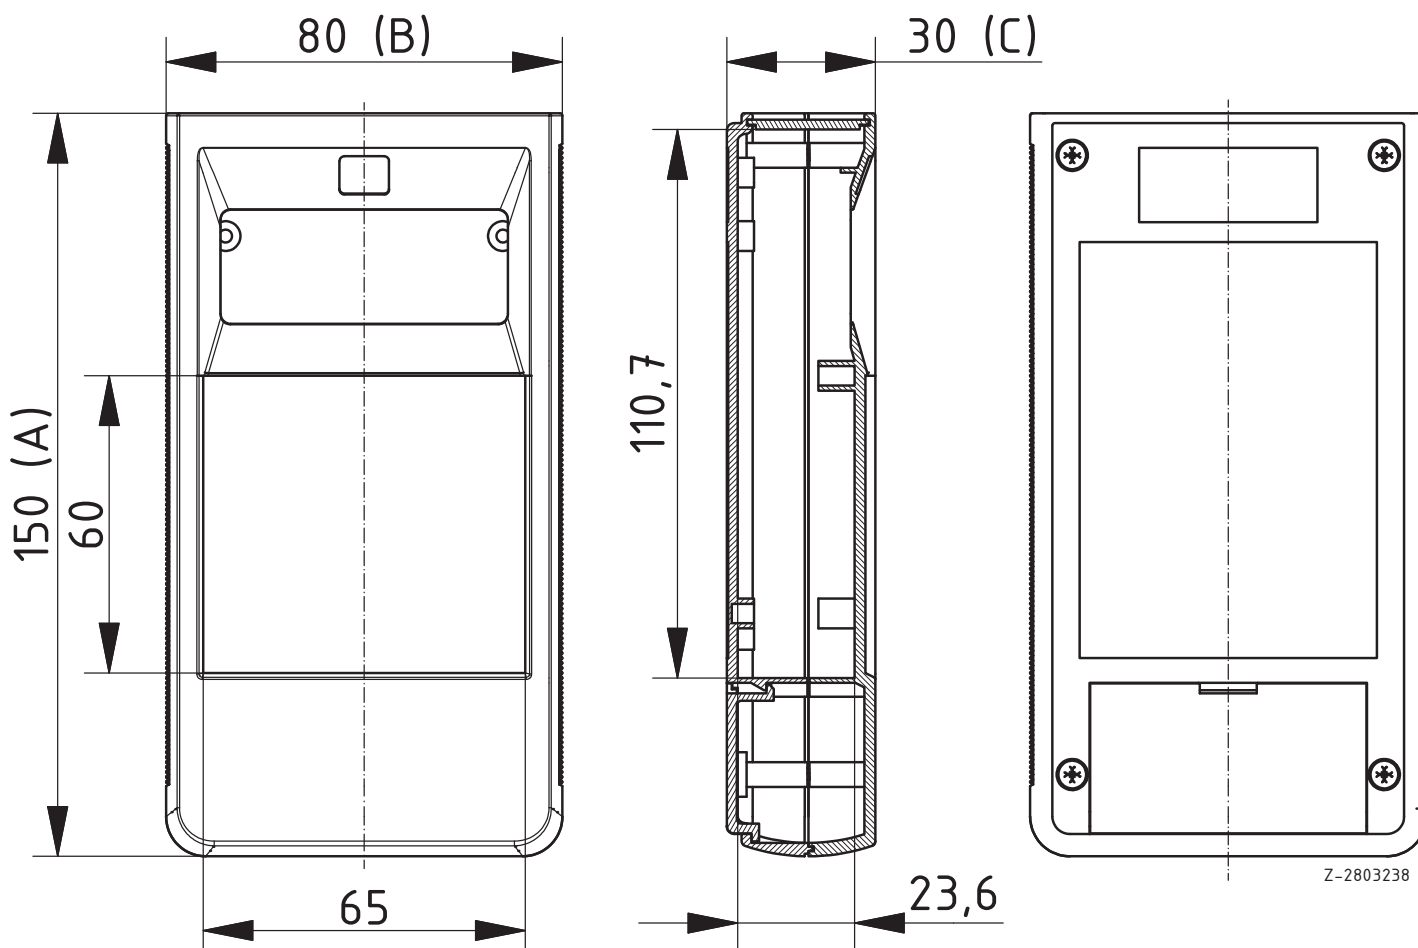

BOS

BOS 700 / 701 / 704 / 705

BOS 700/701 with display opening and compartment for 9V block battery

Model	Order no.	A	B	C	Colour	Note
BOS 700	34700000	150	80	30	Black	Display opening: 23 x 58 mm
BOS 701	34701000	150	80	30	Black	Display opening: 18 x 48 mm

Scope Of Delivery: Lid, base, front panel, battery compartment lid, screws, threaded inserts Please order display screen separately.

BOS 704/705 with display opening, side-fitted slide for switch and compartment for 9V block battery

Model	Order no.	A	B	C	Colour	Note
BOS 704	34704000*	150	80	30	Black	Display opening: 23 x 58 mm
BOS 705	34705000	150	80	30	Black	Display opening: 18 x 48 mm

Scope Of Delivery: Lid, base, front panel, battery compartment lid, screws, threaded inserts Please order display screen separately.