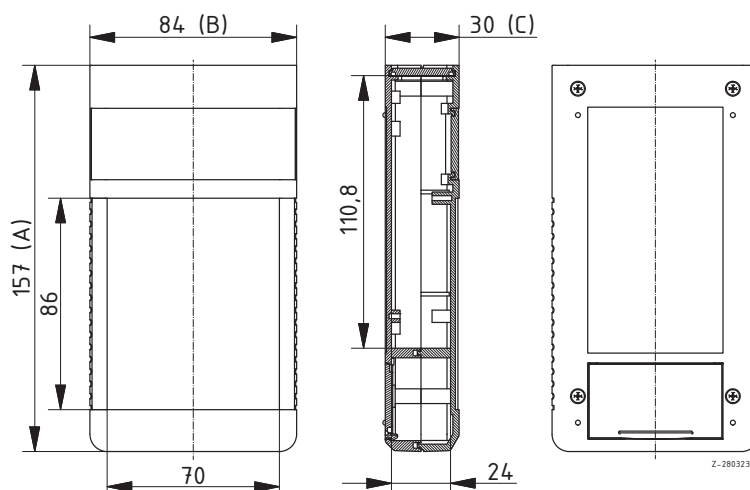

BOS

BOS 750 - BOS 761

BOS 757 with display screen, side-fitted slide for switch and compartment for 9V block battery

Model	Order no.	A	B	C	Colour
BOS 757	34757000	157	84	30	Black

Scope Of Delivery: Lid, base, front panel, battery compartment lid, screws, display screen, slide

BOS 758 with continuous membrane keypad area and side-fitted slide for switch and compartment for 9V block battery

Model	Order no.	A	B	C	Colour
BOS 758	34758000	157	84	30	Black

Scope Of Delivery: Lid, base, front panel, battery compartment lid, screws, slide

BOS 759 with panoramic display screen and side-fitted slide for switch

Model	Order no.	A	B	C	Colour
BOS 759	34759000	157	84	30	Black

Scope Of Delivery: Lid, base, front panel, battery compartment lid, screws, panoramic display screen, slide

BOS 760 with display screen, side-fitted slide for switch

Model	Order no.	A	B	C	Colour
BOS 760	34760000	157	84	30	Black

Scope Of Delivery: Lid, base, front panel, battery compartment lid, screws, display screen, slide

BOS 761 with continuous membrane keypad area and side-fitted slide for switch

Model	Order no.	A	B	C	Colour
BOS 761	34761000	157	84	30	Black

Scope Of Delivery: Lid, base, front panel, battery compartment lid, screws, slide