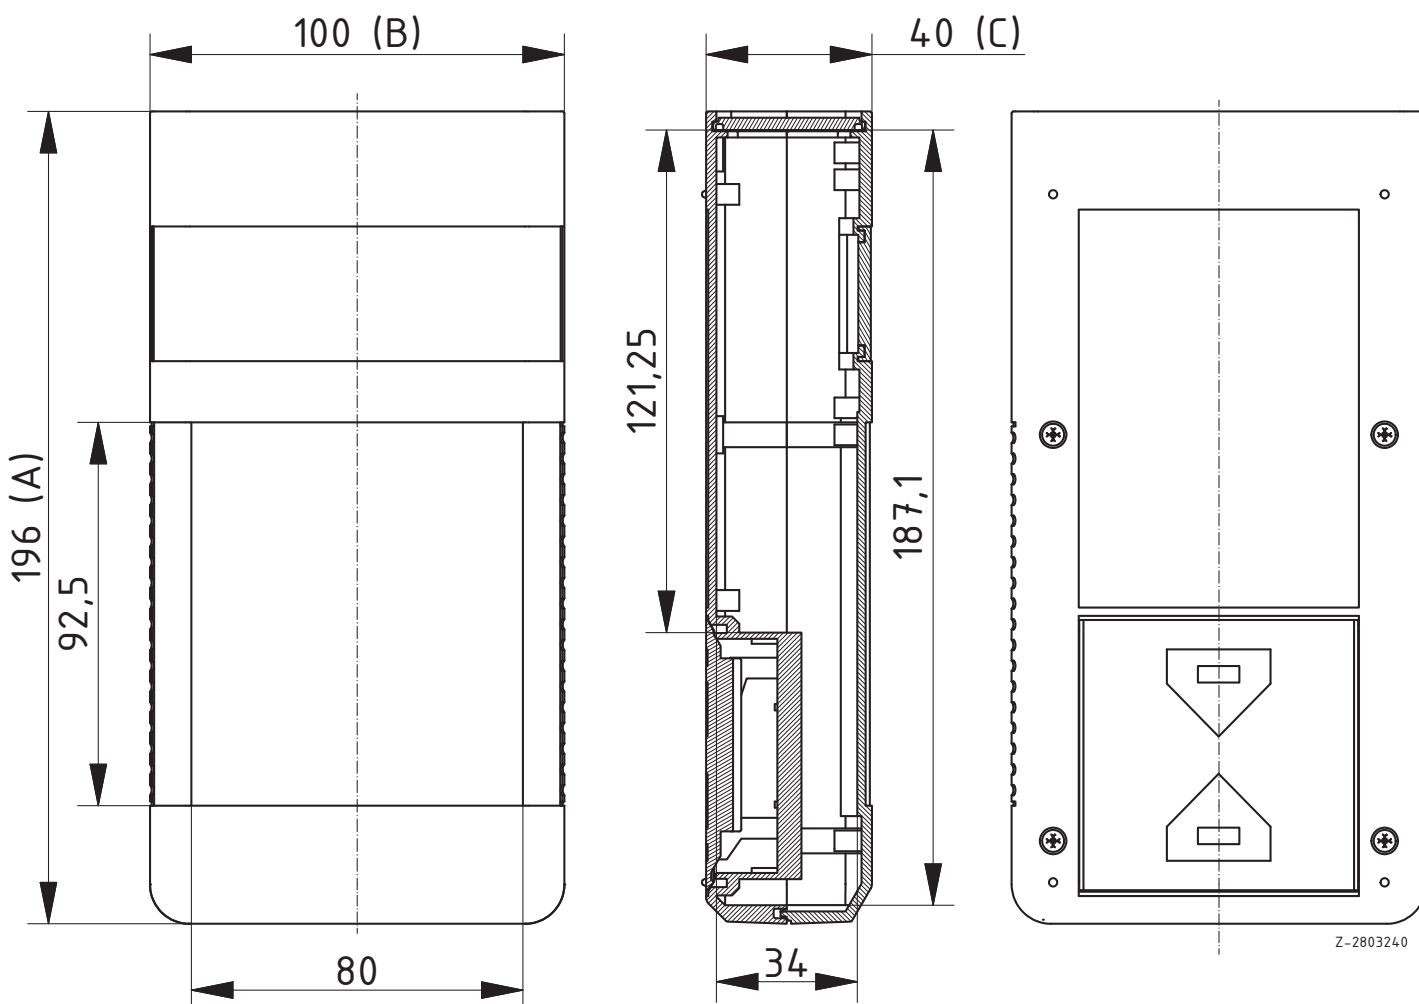

BOS

BOS 800 - BOS 808

BOS 807 with continuous membrane keypad area and compartment for 4 x 1.5 V mignon batteries

Model	Order no.	A	B	C	Colour
BOS 807	34807000	196	100	40	Black
BOS 807	34807001*	196	100	40	Agate grey

Scope Of Delivery: Lid, base, front panel, screws, battery compartment lid, contacts

BOS 808 with continuous membrane keypad area

Model	Order no.	A	B	C	Colour
BOS 808	34808000	196	100	40	Black
BOS 808	34808001	196	100	40	Agate grey

Scope Of Delivery: Lid, base, front panel, screws