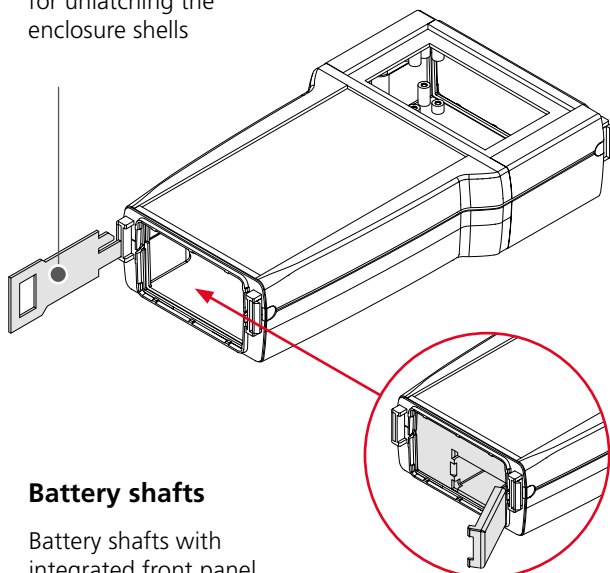

Unlatching ART DIS

Dismantling tool for unlatching the enclosure shells