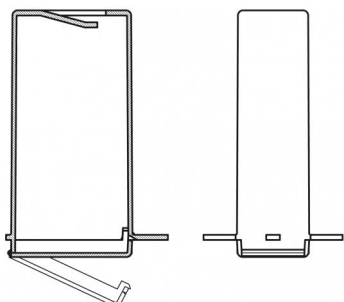

BOPLA-Arteb

Accessories

Battery shafts with integrated front panels, PP

Model	Order no.	Note
ART 555 BEU-2MN	34155561	For battery holder BH 2MN (2 mignon batteries) or for 9V block battery in ART 555
ART 655 BEU-2MN	34165561	For battery holder BH 2MN (2 mignon batteries) or for 9V block battery in ART 655
ART 865 BEU-2MN	34186561	For battery holder BH 2MN (2 mignon batteries) or for 9V block battery in ART 865

Scope Of Delivery: PU = 5 pieces

Notes: For mounting, insert the front panel in the enclosure behind the caps.