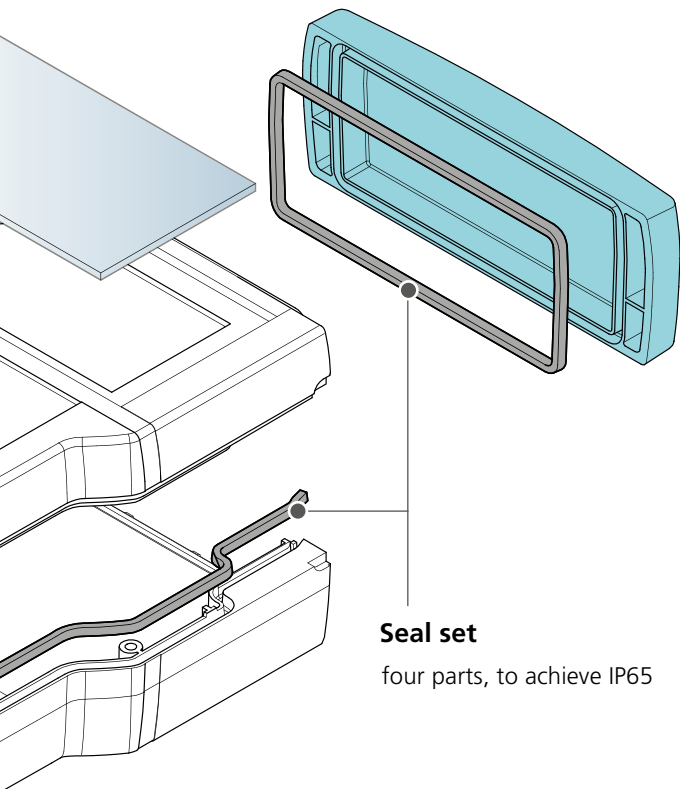

BOPLA

A Phoenix Mecano Company

BOPLA-Arteb

Construction ART DIS

Seal set
four parts, to achieve IP65