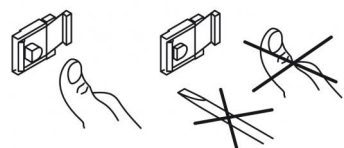

**Notes:** Can be fitted subsequently to all enclosure. Processing of the enclosure on request. For use as a wall hanging unit when in closed position. Unlock the tip-up bow to swivel it by 90°.