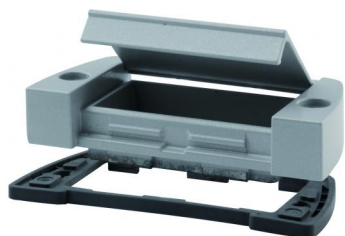

Scope Of Delivery: Lid including dark grey seal, screws, aluminium cap, cap seal, screws, graphite grey screw covers

Notes: max. achievable ingress protection IP 65 (dependent on profile version)

Mounting lid with hinged aluminium flap; hinged side = membrane side

Scope Of Delivery: Lid including dark grey seal and aluminium flap, flap seal, screws, graphite grey screw covers

Notes: max. achievable ingress protection IP 65 (dependent on profile version)

Alustyle

Cover