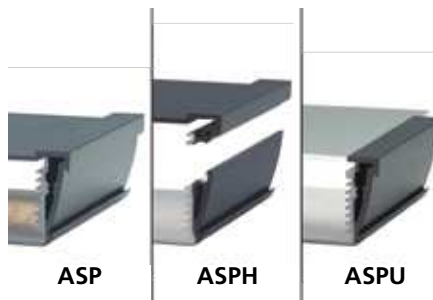

The product advantages

The enclosure body in the “stylish” asymmetric design consists of a powder-coated aluminium profile and can be designed in length and colour to match the application.

The system groove integrated in the profile allows the mounting of optional design and functional elements such as decor strips, wall fittings, tower and tip-up feet.

The profile variants – closed (ASP), horizontally divided (ASPH) or open on one side (ASPU) – provide a suitable enclosure solution for every installation situation.

Contact surfaces which contact the lid to the profile guarantee good EMC protection. EMC seals are available if greater protection is required.