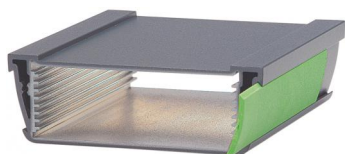

Alustyle

Decor elements

Decor strips, TPE

Model	Order no.	Colour	Note
AS 20-0050 DS	94605050	Red	Length 48.4 mm
AS 20-0050 DS	94603050	Green	Length 48.4 mm
AS 20-0050 DS	94606050	Orange	Length 48.4 mm
AS 20-0050 DS	94604050	Blue	Length 48.4 mm
AS 20-0050 DS	94607050	Dark grey	Length 48.4 mm
AS 20-0100 DS	94605100	Red	Length 98.4 mm
AS 20-0100 DS	94603100	Green	Length 98.4 mm
AS 20-0100 DS	94606100	Orange	Length 98.4 mm
AS 20-0100 DS	94604100	Blue	Length 98.4 mm
AS 20-0100 DS	94607100	Dark grey	Length 98.4 mm
AS 20-0150 DS	94605150	Red	Length 148.4 mm
AS 20-0150 DS	94603150	Green	Length 148.4 mm
AS 20-0150 DS	94606150	Orange	Length 148.4 mm
AS 20-0150 DS	94604150	Blue	Length 148.4 mm
AS 20-0150 DS	94607150	Dark grey	Length 148.4 mm
AS 20-0200 DS	94605200	Red	Length 198.4 mm
AS 20-0200 DS	94603200	Green	Length 198.4 mm
AS 20-0200 DS	94606200	Orange	Length 198.4 mm
AS 20-0200 DS	94604200	Blue	Length 198.4 mm
AS 20-0200 DS	94607200	Dark grey	Length 198.4 mm

Scope Of Delivery: 10 decor strips

Notes: Mounting in the side system grooves. Special lengths up to max. 310 mm on request. As an alternative, individually printed membranes can be used.