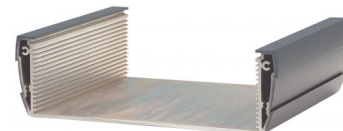

Scope Of Delivery: Enclosure profile

Notes: C = profile length, special lengths on request.

Alustyle

Enclosure profiles, open on one side

Enclosure profiles, open on one side

Model	Order no.	A	B	C
ASPU 1540-0100 7024	94352100	154	44	100
ASPU 1540-0100 9006	94351100	154	44	100
ASPU 1540-0150 7024	94352150	154	44	150
ASPU 1540-0150 9006	94351150	154	44	150
ASPU 1540-0200 7024	94352200	154	44	200
ASPU 1540-0200 9006	94351200	154	44	200
ASPU 1540-1000 7024	94352000	154	44	1000
ASPU 1540-1000 9006	94351000	154	44	1000

Scope Of Delivery: Enclosure profile

Notes: C = profile length, special lengths on request.

Alustyle

Enclosure profiles, open on one side

Enclosure profiles, open on one side

Model	Order no.	A	B	C	Colour
ASPU 1850-0100 7024	94342100	187	54.6	100	Graphite grey
ASPU 1850-0100 9006	94341100	187	54.6	100	Silver
ASPU 1850-0150 7024	94342150	187	54.6	150	Graphite grey
ASPU 1850-0150 9006	94341150	187	54.6	150	Silver
ASPU 1850-0200 7024	94342200	187	54.6	200	Graphite grey
ASPU 1850-0200 9006	94341200	187	54.6	200	Silver
ASPU 1850-1000 7024	94342000	187	54.6	1000	Graphite grey
ASPU 1850-1000 9006	94341000	187	54.6	1000	Silver