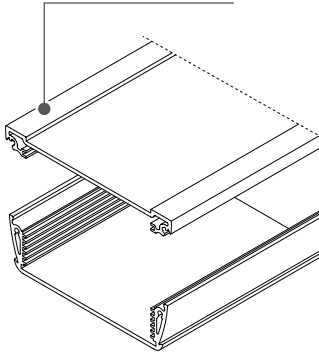

Enclosure versions

ASPH
(horizontally divided)