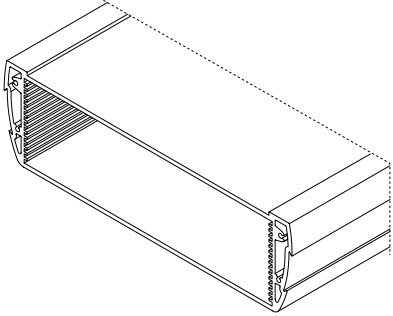

ASP...1850