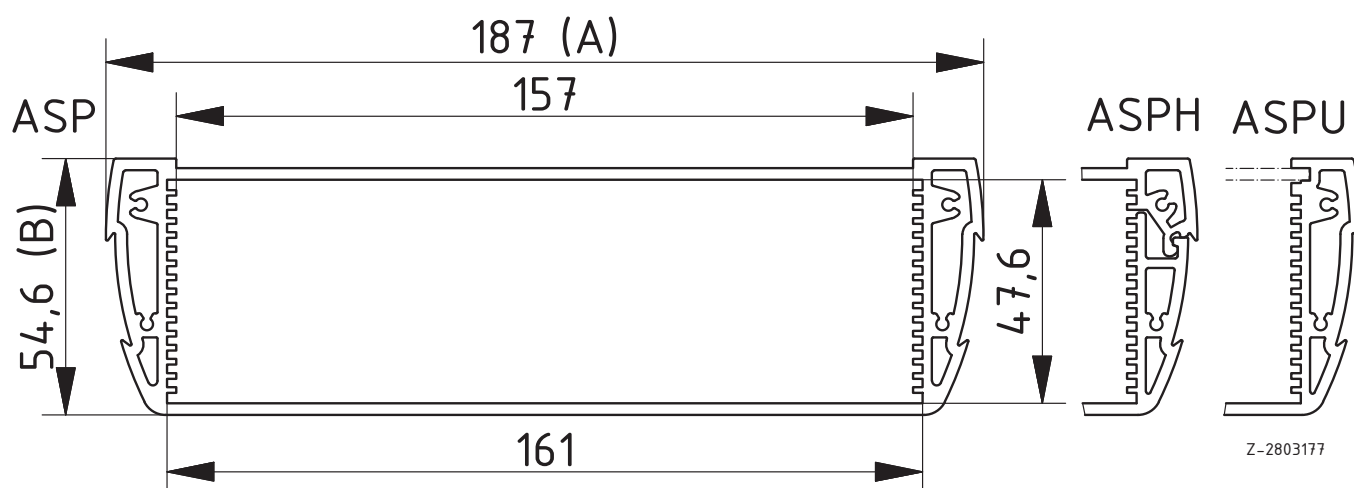

Alustyle

Enclosure profiles, open on one side

Enclosure profiles, open on one side

Model	Order no.	A	B	C	Colour
ASPU 1850-0100 7024	94342100	187	54.6	100	Graphite grey
ASPU 1850-0100 9006	94341100	187	54.6	100	Silver
ASPU 1850-0150 7024	94342150	187	54.6	150	Graphite grey
ASPU 1850-0150 9006	94341150	187	54.6	150	Silver
ASPU 1850-0200 7024	94342200	187	54.6	200	Graphite grey
ASPU 1850-0200 9006	94341200	187	54.6	200	Silver
ASPU 1850-1000 7024	94342000	187	54.6	1000	Graphite grey
ASPU 1850-1000 9006	94341000	187	54.6	1000	Silver

Scope Of Delivery: Enclosure profile

Notes: C = profile length, special lengths on request.