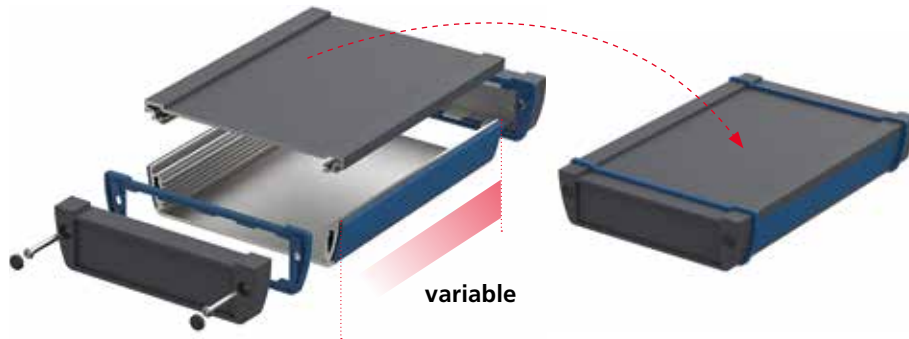

The product advantages

The enclosure body in the “stylish” asymmetric design consists of a powder-coated aluminium profile and can be designed in length and colour to match the application.

The system groove integrated in the profile allows the mounting of optional design and functional elements such as decor strips, wall fittings, tower and tip-up feet.

The profile variants – closed (ASP), horizontally divided (ASPH) or open on one side (ASPU) – provide a suitable enclosure solution for every installation situation.

Contact surfaces which contact the lid to the profile guarantee good EMC protection. EMC seals are available if greater protection is required.