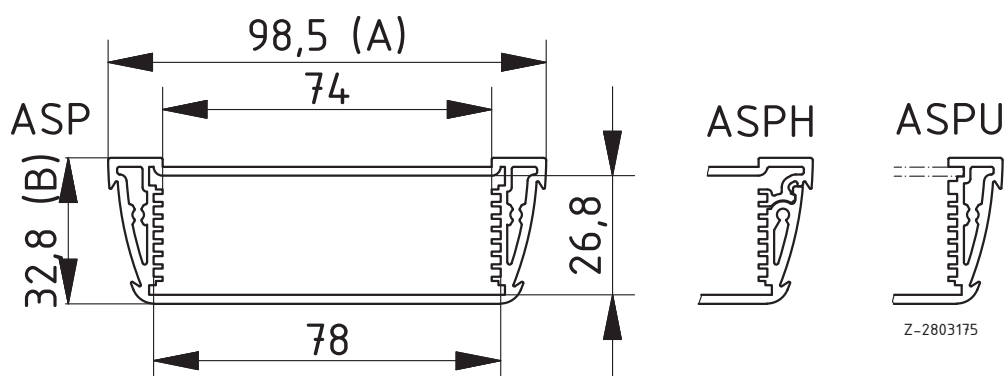

Alustyle

Enclosure profiles, closed

Enclosure profiles, closed

Model	Order no.	A	B	C	Colour
ASP 1030-0100 7024	94122100	98.5	32.8	100	Graphite grey
ASP 1030-0100 9006	94121100	98.5	32.8	100	Silver
ASP 1030-0150 7024	94122150	98.5	32.8	150	Graphite grey
ASP 1030-0150 9006	94121150	98.5	32.8	150	Silver
ASP 1030-0200 7024	94122200	98.5	32.8	200	Graphite grey
ASP 1030-0200 9006	94121200	98.5	32.8	200	Silver
ASP 1030-1000 7024	94122000	98.5	32.8	1000	Graphite grey
ASP 1030-1000 9006	94121000	98.5	32.8	1000	Silver

Scope Of Delivery: Enclosure profile

Notes: C = profile length, special lengths on request.