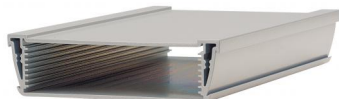

Alustyle

Enclosure profiles, closed

Enclosure profiles, closed

Model	Order no.	A	B	C	Colour
ASP 1230-0100 7024	94132100	121	32.8	100	Graphite grey
ASP 1230-0100 9006	94131100	121	32.8	100	Silver
ASP 1230-0150 7024	94132150	121	32.8	150	Graphite grey
ASP 1230-0150 9006	94131150	121	32.8	150	Silver
ASP 1230-0200 7024	94132200	121	32.8	200	Graphite grey
ASP 1230-0200 9006	94131200	121	32.8	200	Silver
ASP 1230-1000 7024	94132000	121	32.8	1000	Graphite grey
ASP 1230-1000 9006	94131000	121	32.8	1000	Silver

Scope Of Delivery: Enclosure profile

Notes: C = profile length, special lengths on request.