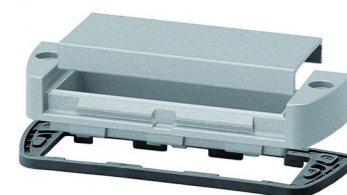

Mounting lid with removable aluminium cap

Model	Order no.	Colour	Note
ASM 830 AL-7024	94412400	Graphite grey	For ASP... 830
ASM 830 AL-9006	94411400	Silver	For ASP... 830
ASM 1030 AL-7024	94422400	Graphite grey	For ASP... 1030
ASM 1030 AL-9006	94421400	Silver	For ASP... 1030
ASM 1230 AL-7024	94432400	Graphite grey	For ASP... 1230
ASM 1230 AL-9006	94431400	Silver	For ASP... 1230