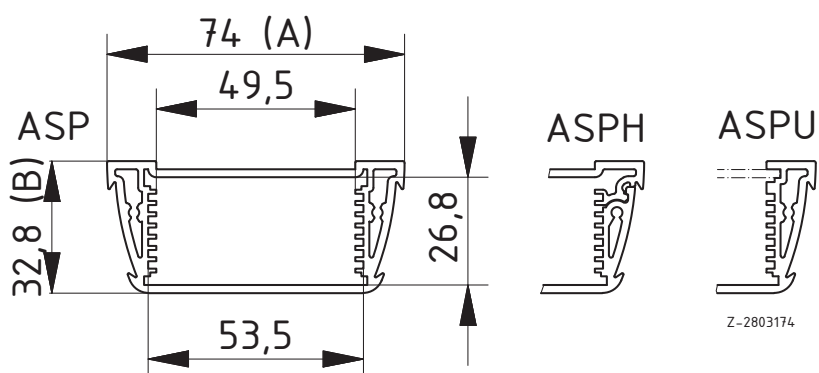

Alustyle

Enclosure profiles, closed

Enclosure profiles, closed

Model	Order no.	A	B	C	Colour
ASP 830-0100 7024	94112100	74	32.8	100	Graphite grey
ASP 830-0100 9006	94111100	74	32.8	100	Silver
ASP 830-0150 7024	94112150	74	32.8	150	Graphite grey
ASP 830-0150 9006	94111150	74	32.8	150	Silver
ASP 830-0200 7024	94112200	74	32.8	200	Graphite grey
ASP 830-0200 9006	94111200	74<!-- <td-->32.8	200	Silver	
ASP 830-1000 7024	94112000	74	32.8	1000	Graphite grey
ASP 830-1000 9006	94111000	74	32.8	1000	Silver

Scope Of Delivery: Enclosure profile

Notes: C = profile length, special lengths on request.

Z-2803174