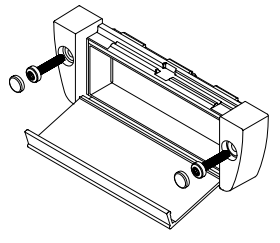

BOPLA

A Phoenix Mecano Company

Alustyle

Dimensions

Model	A	B	C
ASP...800	74	32.8	*
ASP...1030	98.5	32.8	*
ASP...1230	121	32.8	*
ASP...1540	154	44	*
ASP...1835	181.7	36.6	*
ASP...1850	187	54.6	*

* C = Standard lengths: 100 / 150 / 200 / 1000
Individual profile lengths on request.