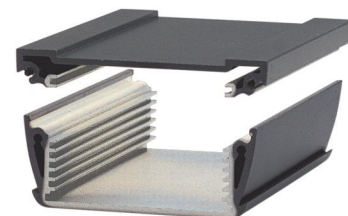

Scope Of Delivery: Enclosure profile

Notes: C = profile length, special lengths on request.

Alustyle

Enclosure profiles, horizontally-divided

Enclosure profiles, horizontally-divided

Model	Order no.	A	B	C	Colour
ASPH 830-0100 7024	94212100	74	32.8	100	Graphite grey
ASPH 830-0100 9006	94211100	74	32.8	100	Silver
ASPH 830-0150 7024	94212150	74	32.8	150	Graphite grey
ASPH 830-0150 9006	94211150	74	32.8	150	Silver
ASPH 830-0200 7024	94212200	74	32.8	200	Graphite grey
ASPH 830-0200 9006	94211200	74	32.8	200	Silver
ASPH 830-1000 7024	94212000	74	32.8	1000	Graphite grey
ASPH 830-1000 9006	94211000	74	32.8	1000	Silver

Scope Of Delivery: Enclosure profile, two parts including profile seal

Notes: C = profile length, special lengths on request.

Alustyle

Enclosure profiles, horizontally-divided

Enclosure profiles, horizontally-divided