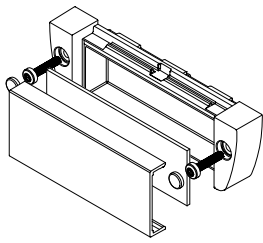

Lid variants

ASM-AL