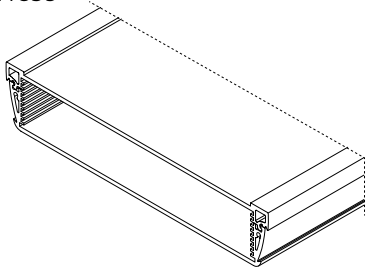

ASP...1835