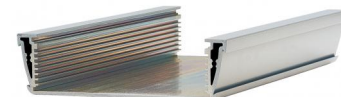

Scope Of Delivery: Enclosure profile

Notes: C = profile length, special lengths on request.

Z-2803175

Alustyle

Enclosure profiles, open on one side

Enclosure profiles, open on one side

Model	Order no.	A	B	C	Colour
ASPU 1230-0100 7024	94332100	121	32.8	100	Graphite grey
ASPU 1230-0100 9006	94331100	121	32.8	100	Silver
ASPU 1230-0150 7024	94332150	121	32.8	150	Graphite grey
ASPU 1230-0150 9006	94331150	121	32.8	150	Silver
ASPU 1230-0200 7024	94332200	121	32.8	200	Graphite grey
ASPU 1230-0200 9006	94331200	121	32.8	200	Silver
ASPU 1230-1000 7024	94332000	121	32.8	1000	Graphite grey
ASPU 1230-1000 9006	94331000	121	32.8	1000	Silver