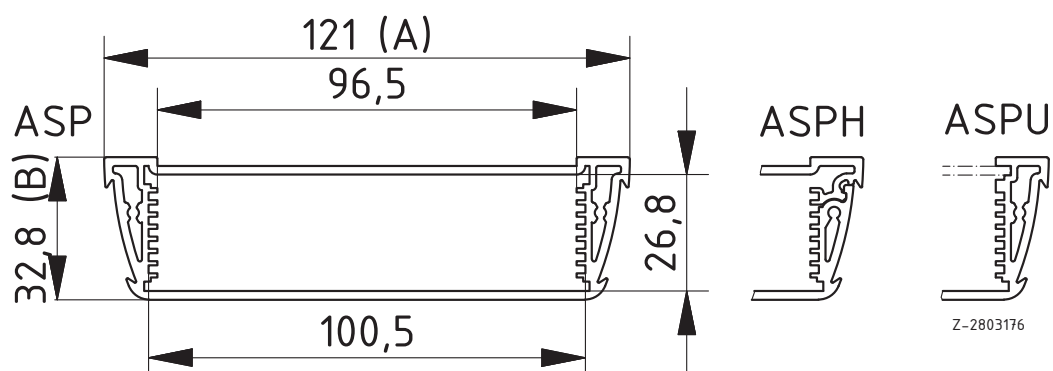

Scope Of Delivery: Enclosure profile

Notes: C = profile length, special lengths on request.

Z-2803175

Alustyle

Enclosure profiles, open on one side

Enclosure profiles, open on one side

Model	Order no.	A	B	C	Colour
ASPU 1230-0100 7024	94332100	121	32.8	100	Graphite grey
ASPU 1230-0100 9006	94331100	121	32.8	100	Silver
ASPU 1230-0150 7024	94332150	121	32.8	150	Graphite grey
ASPU 1230-0150 9006	94331150	121	32.8	150	Silver
ASPU 1230-0200 7024	94332200	121	32.8	200	Graphite grey
ASPU 1230-0200 9006	94331200	121	32.8	200	Silver
ASPU 1230-1000 7024	94332000	121	32.8	1000	Graphite grey
ASPU 1230-1000 9006	94331000	121	32.8	1000	Silver

Scope Of Delivery: Enclosure profile

Notes: C = profile length, special lengths on request.

Alustyle

Enclosure profiles, open on one side

Enclosure profiles, open on one side

Model	Order no.	A	B	C
ASPU 1540-0100 7024	94352100	154	44	100
ASPU 1540-0100 9006	94351100	154	44	100
ASPU 1540-0150 7024	94352150	154	44	150
ASPU 1540-0150 9006	94351150	154	44	150
ASPU 1540-0200 7024	94352200	154	44	200
ASPU 1540-0200 9006	94351200	154	44	200
ASPU 1540-1000 7024	94352000	154	44	1000
ASPU 1540-1000 9006	94351000	154	44	1000