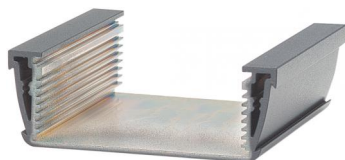

Scope Of Delivery: Enclosure profile, two parts including profile seal

Notes: C = profile length, special lengths on request.

Z-2803177

Alustyle

Enclosure profiles, open on one side

Enclosure profiles, open on one side

Scope Of Delivery: Enclosure profile

Notes: C = profile length, special lengths on request.

Alustyle

Enclosure profiles, open on one side

Enclosure profiles, open on one side

Model	Order no.	A	B	C	Colour
ASPU 1030-0100 7024	94322100	98.5	32.8	100	Graphite grey
ASPU 1030-0100 9006	94321100	98.5	32.8	100	Silver
ASPU 1030-0150 7024	94322150	98.5	32.8	150	Graphite grey
ASPU 1030-0150 9006	94321150	98.5	32.8	150	Silver
ASPU 1030-0200 7024	94322200	98.5	32.8	200	Graphite grey
ASPU 1030-0200 9006	94321200	98.5	32.8	200	Silver
ASPU 1030-1000 7024	94322000	98.5	32.8	1000	Graphite grey
ASPU 1030-1000 9006	94321000	98.5	32.8	1000	Silver