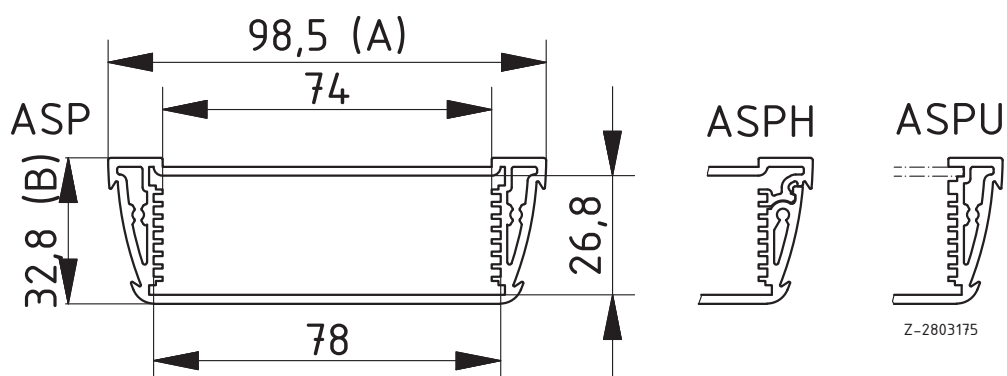

Alustyle

Enclosure profiles, open on one side

Enclosure profiles, open on one side

Model	Order no.	A	B	C	Colour
ASPU 1030-0100 7024	94322100	98.5	32.8	100	Graphite grey
ASPU 1030-0100 9006	94321100	98.5	32.8	100	Silver
ASPU 1030-0150 7024	94322150	98.5	32.8	150	Graphite grey
ASPU 1030-0150 9006	94321150	98.5	32.8	150	Silver
ASPU 1030-0200 7024	94322200	98.5	32.8	200	Graphite grey
ASPU 1030-0200 9006	94321200	98.5	32.8	200	Silver
ASPU 1030-1000 7024	94322000	98.5	32.8	1000	Graphite grey
ASPU 1030-1000 9006	94321000	98.5	32.8	1000	Silver

Scope Of Delivery: Enclosure profile

Notes: C = profile length, special lengths on request.

Z-2803175