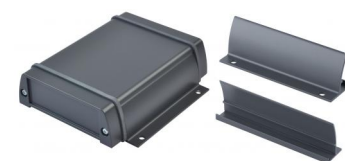

Model	Order no.	Colour	Note
AS 0030-0100 WL-7024	94722100	Graphite grey	For AS 830/1030/1230, for profile length 100 mm
AS 0030-0100 WL-9006	94721100	Silver	For AS 830/1030/1230, for profile length 100 mm
AS 0030-0150 WL-7024	94722150	Graphite grey	For AS 830/1030/1230, for profile length 150 mm
AS 0030-0150 WL-9006	94721150	Silver	For AS 830/1030/1230, for profile length 150 mm
AS 0030-0200 WL-7024	94722200	Graphite grey	For AS 830/1030/1230, for profile length 200 mm
AS 0030-0200 WL-9006	94721200	Silver	For AS 830/1030/1230, for profile length 200 mm
AS 0040-0100 WL-7024	94702100	Graphite grey	For AS 1540, for profile length 100 mm
AS 0040-0100 WL-9006	94701100	Silver	For AS 1540, for profile length 100 mm
AS 0040-0150 WL-7024	94702150	Graphite grey	For AS 1540, for profile length 150 mm
AS 0040-0150 WL-9006	94701150	Silver	For AS 1540, for profile length 150 mm
AS 0040-0200 WL-7024	94702200	Graphite grey	For AS 1540, for profile length 200 mm
AS 0040-0200 WL-9006	94701200	Silver	For AS 1540, for profile length 200 mm
AS 0050-0100 WL-7024	94712100	Graphite grey	For AS 1850, for profile length 100 mm
AS 0050-0100 WL-9006	94711100	Silver	For AS 1850, for profile length 100 mm
AS 0050-0150 WL-7024	94712150	Graphite grey	For AS 1850, for profile length 150 mm
AS 0050-0150 WL-9006	94711150	Silver	For AS 1850, for profile length 150 mm
AS 0050-0200 WL-7024	94712200	Graphite grey	For AS 1850, for profile length 200 mm
AS 0050-0200 WL-9006	94711200	Silver	For AS 1850, for profile length 200 mm