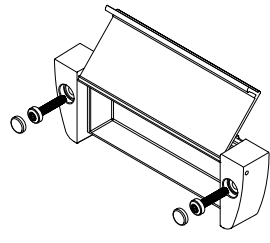

Profile cross-sections

ASP...830

ASP...1030

ASP...1230

ASP...1540

ASP...1835

ASP...1850

Enclosure versions

ASPH
(horizontally divided)

ASP
(closed)

Design seals

End covers
ASD

Lid variants

ASM-AL

ASM-SAL 1

ASM-SAL 2