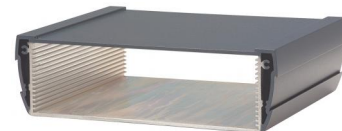

Scope Of Delivery: Enclosure profile

Notes: C = profile length, special lengths on request.

Alustyle

Enclosure profiles, closed

Enclosure profiles, closed

Model	Order no.	A	B	C	Colour
ASP 1540-0100 7024	94152100	154	44	100	Graphite grey
ASP 1540-0100 9006	94151100	154	44	100	Silver
ASP 1540-0150 7024	94152150	154	44	150	Graphite grey
ASP 1540-0150 9006	94151150	154	44	150	Silver
ASP 1540-0200 7024	94152200	154	44	200	Graphite grey
ASP 1540-0200 9006	94151200	154	44	200	Silver
ASP 1540-1000 7024	94152000	154	44	1000	Graphite grey
ASP 1540-1000 9006	94151000	154	44	1000	Silver