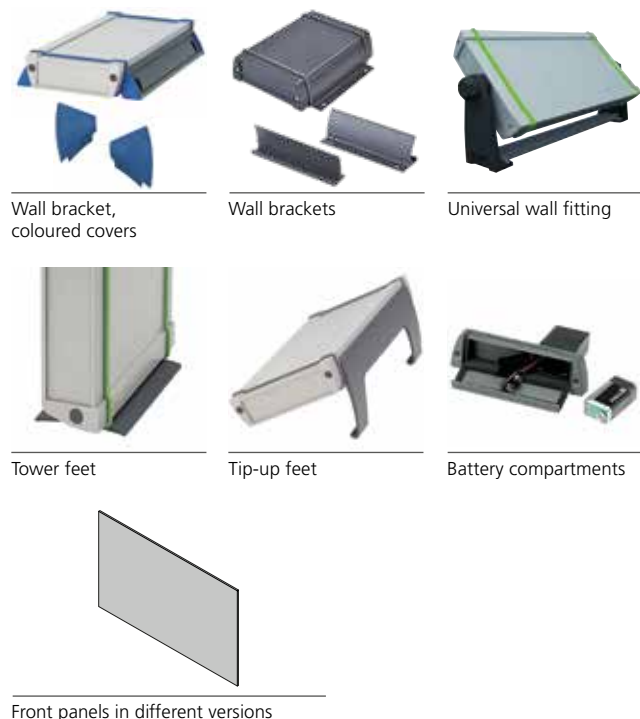

Accessories