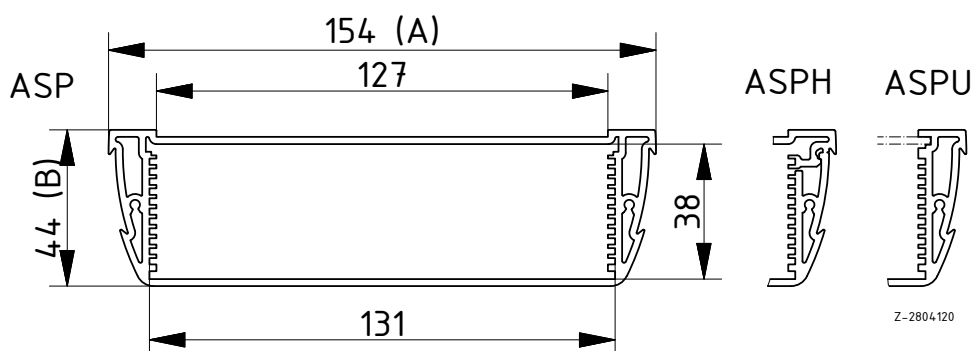

BOPLA

A Phoenix Mecano Company

Alustyle

Dimensions

Model	A	B	C
ASP...800	74	32.8	*
ASP...1030	98.5	32.8	*
ASP...1230	121	32.8	*
ASP...1540	154	44	*
ASP...1835	181.7	36.6	*
ASP...1850	187	54.6	*

* C = Standard lengths: 100 / 150 / 200 / 1000
Individual profile lengths on request.

Scope Of Delivery: Enclosure profile

Notes: C = profile length, special lengths on request.

Alustyle

Enclosure profiles, open on one side

Enclosure profiles, open on one side

Model	Order no.	A	B	C
ASPU 1540-0100 7024	94352100	154	44	100
ASPU 1540-0100 9006	94351100	154	44	100
ASPU 1540-0150 7024	94352150	154	44	150
ASPU 1540-0150 9006	94351150	154	44	150
ASPU 1540-0200 7024	94352200	154	44	200
ASPU 1540-0200 9006	94351200	154	44	200
ASPU 1540-1000 7024	94352000	154	44	1000
ASPU 1540-1000 9006	94351000	154	44	1000

Scope Of Delivery: Enclosure profile

Notes: C = profile length, special lengths on request.

Alustyle

Enclosure profiles, open on one side

Enclosure profiles, open on one side

Model	Order no.	A	B	C	Colour
ASPU 1850-0100 7024	94342100	187	54.6	100	Graphite grey
ASPU 1850-0100 9006	94341100	187	54.6	100	Silver
ASPU 1850-0150 7024	94342150	187	54.6	150	Graphite grey
ASPU 1850-0150 9006	94341150	187	54.6	150	Silver
ASPU 1850-0200 7024	94342200	187	54.6	200	Graphite grey
ASPU 1850-0200 9006	94341200	187	54.6	200	Silver
ASPU 1850-1000 7024	94342000	187	54.6	1000	Graphite grey
ASPU 1850-1000 9006	94341000	187	54.6	1000	Silver