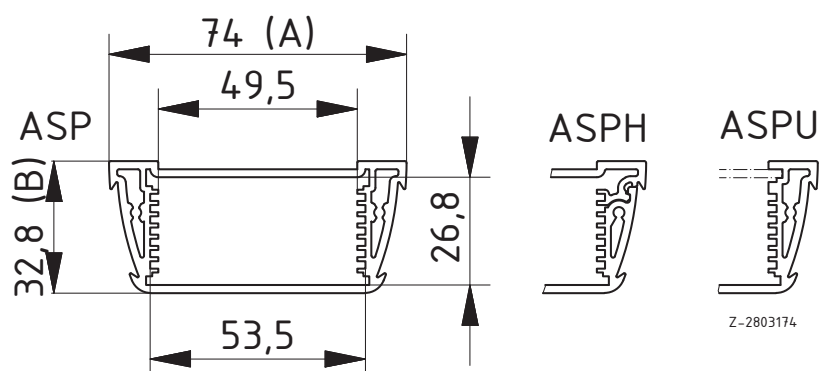

Scope Of Delivery: Enclosure profile

Notes: C = profile length, special lengths on request.

Alustyle

Enclosure profiles, horizontally-divided

Enclosure profiles, horizontally-divided

Model	Order no.	A	B	C	Colour
ASPH 830-0100 7024	94212100	74	32.8	100	Graphite grey
ASPH 830-0100 9006	94211100	74	32.8	100	Silver
ASPH 830-0150 7024	94212150	74	32.8	150	Graphite grey
ASPH 830-0150 9006	94211150	74	32.8	150	Silver
ASPH 830-0200 7024	94212200	74	32.8	200	Graphite grey
ASPH 830-0200 9006	94211200	74	32.8	200	Silver
ASPH 830-1000 7024	94212000	74	32.8	1000	Graphite grey
ASPH 830-1000 9006	94211000	74	32.8	1000	Silver

Scope Of Delivery: Enclosure profile, two parts including profile seal

Notes: C = profile length, special lengths on request.

Alustyle

Enclosure profiles, horizontally-divided

Enclosure profiles, horizontally-divided