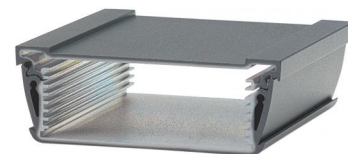

Alustyle

Enclosure profiles, closed

Enclosure profiles, closed

Model	Order no.	A	B	C	Colour
ASP 1030-0100 7024	94122100	98.5	32.8	100	Graphite grey
ASP 1030-0100 9006	94121100	98.5	32.8	100	Silver
ASP 1030-0150 7024	94122150	98.5	32.8	150	Graphite grey
ASP 1030-0150 9006	94121150	98.5	32.8	150	Silver
ASP 1030-0200 7024	94122200	98.5	32.8	200	Graphite grey
ASP 1030-0200 9006	94121200	98.5	32.8	200	Silver
ASP 1030-1000 7024	94122000	98.5	32.8	1000	Graphite grey
ASP 1030-1000 9006	94121000	98.5	32.8	1000	Silver

Scope Of Delivery: Enclosure profile

Notes: C = profile length, special lengths on request.