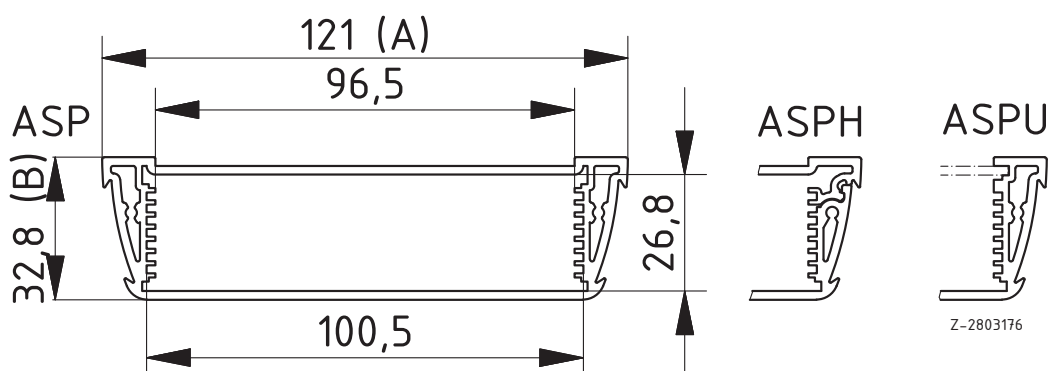

Alustyle

Enclosure profiles, closed

Enclosure profiles, closed

Model	Order no.	A	B	C	Colour
ASP 1230-0100 7024	94132100	121	32.8	100	Graphite grey
ASP 1230-0100 9006	94131100	121	32.8	100	Silver
ASP 1230-0150 7024	94132150	121	32.8	150	Graphite grey
ASP 1230-0150 9006	94131150	121	32.8	150	Silver
ASP 1230-0200 7024	94132200	121	32.8	200	Graphite grey
ASP 1230-0200 9006	94131200	121	32.8	200	Silver
ASP 1230-1000 7024	94132000	121	32.8	1000	Graphite grey
ASP 1230-1000 9006	94131000	121	32.8	1000	Silver

Scope Of Delivery: Enclosure profile

Notes: C = profile length, special lengths on request.