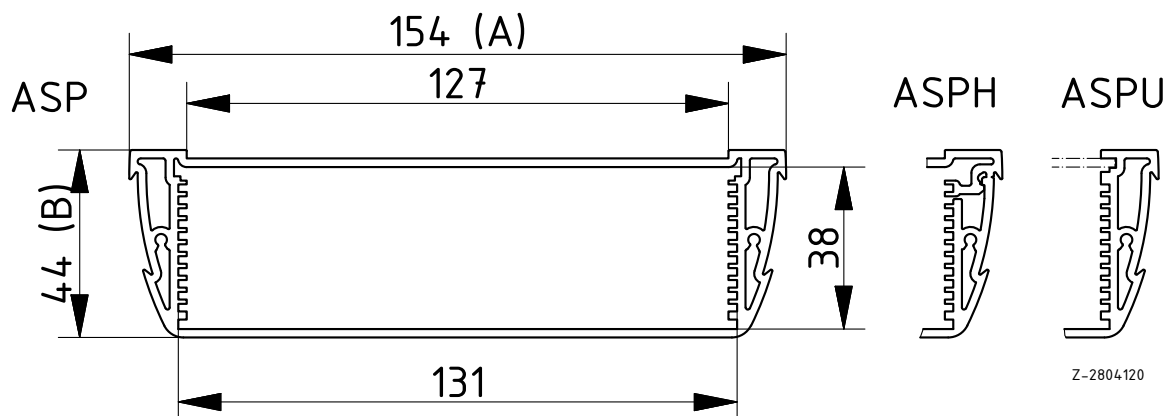

Alustyle

Enclosure profiles, closed

Enclosure profiles, closed

Model	Order no.	A	B	C	Colour
ASP 1540-0100 7024	94152100	154	44	100	Graphite grey
ASP 1540-0100 9006	94151100	154	44	100	Silver
ASP 1540-0150 7024	94152150	154	44	150	Graphite grey
ASP 1540-0150 9006	94151150	154	44	150	Silver
ASP 1540-0200 7024	94152200	154	44	200	Graphite grey
ASP 1540-0200 9006	94151200	154	44	200	Silver
ASP 1540-1000 7024	94152000	154	44	1000	Graphite grey
ASP 1540-1000 9006	94151000	154	44	1000	Silver

Scope Of Delivery: Enclosure profile

Notes: C = profile length, special lengths on request.