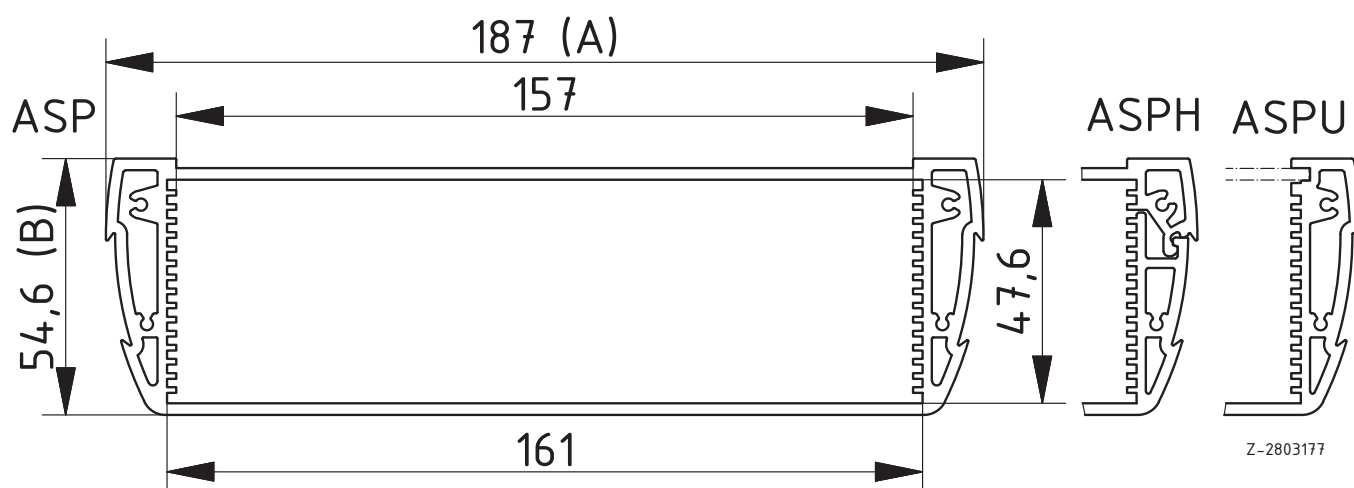

Alustyle

Enclosure profiles, closed

Enclosure profiles, closed

Model	Order no.	A	B	C	Colour
ASP 1850-0100 7024	94142100	187	54.6	100	Graphite grey
ASP 1850-0100 9006	94141100	187	54.6	100	Silver
ASP 1850-0150 7024	94142150	187	54.6	150	Graphite grey
ASP 1850-0150 9006	94141150	187	54.6	150	Silver
ASP 1850-0200 7024	94142200	187	54.6	200	Graphite grey
ASP 1850-0200 9006	94141200	187	54.6	200	Silver
ASP 1850-1000 7024	94142000	187	54.6	1000	Graphite grey
ASP 1850-1000 9006	94141000	187	54.6	1000	Silver

Scope Of Delivery: Enclosure profile

Notes: C = profile length, special lengths on request.