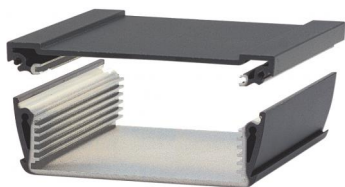

Alustyle

Enclosure profiles, horizontally-divided

Enclosure profiles, horizontally-divided

Model	Order no.	A	B	C	Colour
ASPH 1030-0100 7024	94222100	98.5	32.8	100	Graphite grey
ASPH 1030-0100 9006	94221100	98.5	32.8	100	Silver
ASPH 1030-0150 7024	94222150	98.5	32.8	150	Graphite grey
ASPH 1030-0150 9006	94221150	98.5	32.8	150	Silver
ASPH 1030-0200 7024	94222200	98.5	32.8	200	Graphite grey
ASPH 1030-0200 9006	94221200	98.5	32.8	200	Silver
ASPH 1030-1000 7024	94222000	98.5	32.8	1000	Graphite grey
ASPH 1030-1000 9006	94221000	98.5	32.8	1000	Silver

Scope Of Delivery: Enclosure profile, two parts including profile seal

Notes: C = profile length, special lengths on request.