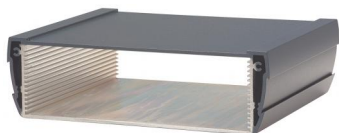

Alustyle

Enclosure profiles, closed

Enclosure profiles, closed

Model	Order no.	A	B	C	Colour
ASP 1850-0100 7024	94142100	187	54.6	100	Graphite grey
ASP 1850-0100 9006	94141100	187	54.6	100	Silver
ASP 1850-0150 7024	94142150	187	54.6	150	Graphite grey
ASP 1850-0150 9006	94141150	187	54.6	150	Silver
ASP 1850-0200 7024	94142200	187	54.6	200	Graphite grey
ASP 1850-0200 9006	94141200	187	54.6	200	Silver
ASP 1850-1000 7024	94142000	187	54.6	1000	Graphite grey
ASP 1850-1000 9006	94141000	187	54.6	1000	Silver

Scope Of Delivery: Enclosure profile

Notes: C = profile length, special lengths on request.