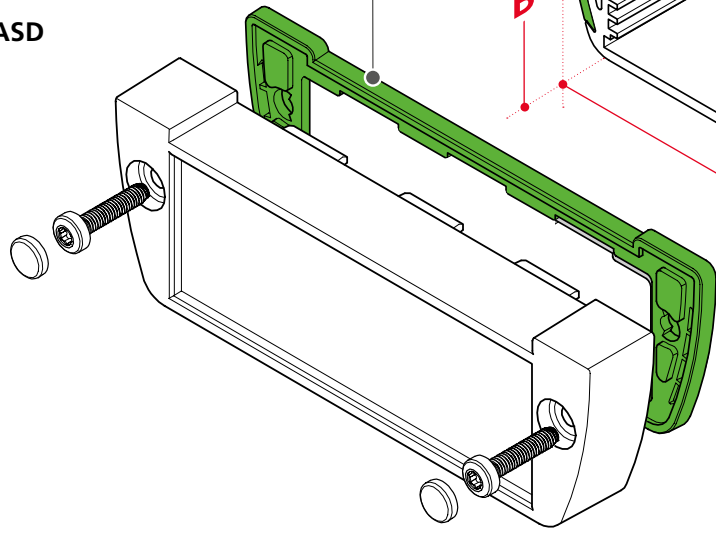

Design seals

End covers
ASD